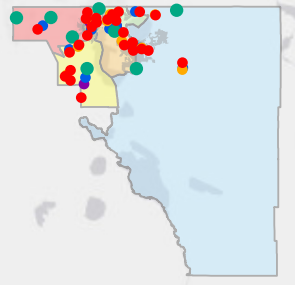

County Locator Map

Code	Name	Code	Name	Code	Name	Code	Name	Code	Name
ALCO	Adult Learning Center	DSCV	Discovery Intermediate	KMES	Kissimmee Elementary	NPES	Neptune Elementary	SCES	St Cloud Elementary
ALCOE/OTECHE	ALCO & OTEC of St Cloud	DWES	Deerwood Elementary	KMMS	Kissimmee Middle	NPMS	Neptune Middle	SCHS	St Cloud High
ALCOW/OTECHEW	ALCO & OTEC of Poinciana	ELES	East Lake Elementary	KOAE	Koa Elementary	OCHS	Osceola High	SCMS	St Cloud Middle
BCES	Boggy Creek Elementary	FRES	Flora Ridge Elementary	KPK8	Knights Point K8 School	OCSA	Osceola County School for the Arts	SRES	Sunrise Elementary
BELA	Bellalago Academy	GWHS	Gateway High	LBHS	Liberty High	OTECHE	Osceola Technical College	TAES	Thacker Avenue Elementary
CAES	Central Avenue Elementary	HLES	Highlands Elementary	LVES	Lakeview Elementary	PAFA	Poinciana Academy of Fine Arts	TKHS	Tohopekaliga HS
CCK8	Canoe Creek K8	HRCS	Harmony Community School	MAES	Michigan Ave Elementary	PATH	PATHS	VNES	Ventura Elementary
CK8S	Celebration K8 School	HRHS	Harmony High	MCES	Mill Creek Elementary	PHES	Pleasant Hill Elementary	VYK8	Voyager K8 School
CLHS	Celebration High	HRMS	Harmony Middle	NBEC	New Beginnings Education Center	PNHS	Poinciana High	WK8S	Westside K8 School
CNES	Chestnut Elementary	HTES	Hickory Tree Elementary	NCES	Narcoossee Elementary	PSES	Partin Settlement Elementary	ZENP	Zenith Academy
CYES	Cypress Elementary	HZMS	Horizon Middle	NCMS	Narcoossee Middle	PWMS	Parkway Middle		
DJMS	Denn John Middle	IVES	Island Village Elementary	NEOC	NeoCity Academy	RCES	Reedy Creek Elementary		

Created by Planning Services
 Revised: 3/29/2024 - 7:13 AM
 By: R. Newton

The School District of Osceola County, Florida

All Schools Locator Map

Valid for the 2024/2025 School Year

Legend

- Elementary Schools
- High Schools
- Middle Schools
- Multi-Level Schools
- Alternative & Adult Schools